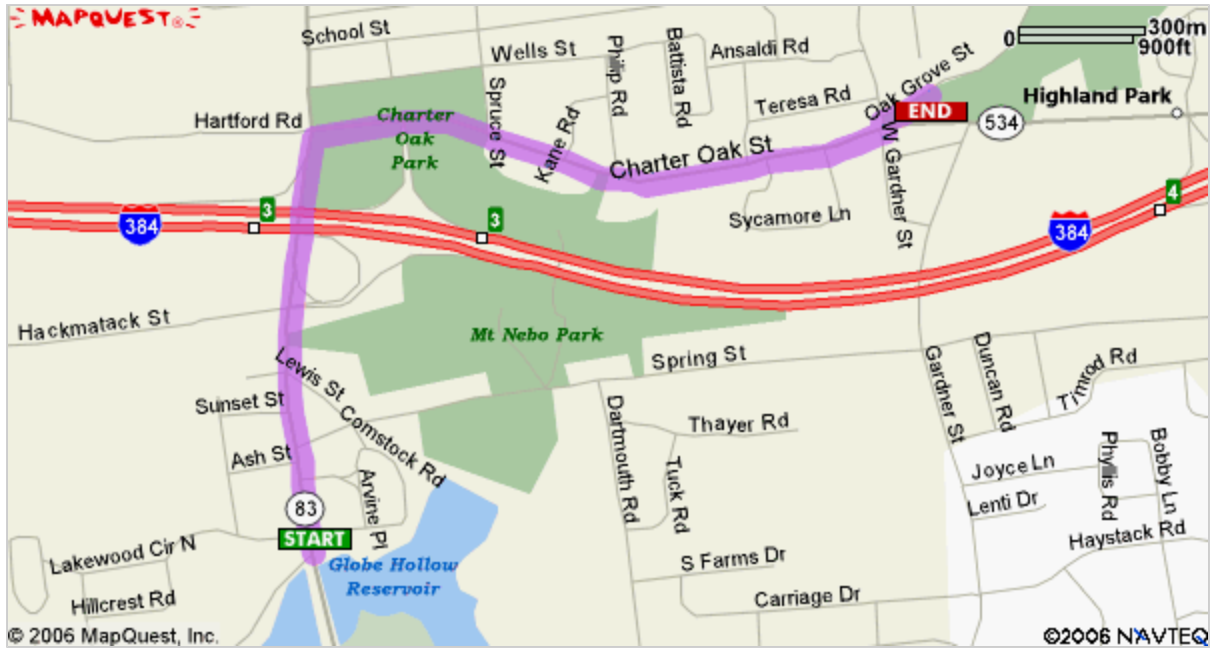

Start: 247 S Main St
Manchester, CT 06040-6561, US

End: 269 Oak Grove St
Manchester, CT 06040-5503, US

Notes:

WE KNOW HOTELS INSIDE AND OUT.®

Find Deals in your Favorite Cities! GO!

hotels.com 

Directions

Distance

Total Est. Time: 4 minutes **Total Est. Distance:** 1.58 miles

START **1:** Start out going NORTH on CT-83 / S MAIN ST toward COMSTOCK RD. 0.6 miles

 **2:** Turn RIGHT onto CHARTER OAK ST / CT-534. Continue to follow CT-534. 0.8 miles

 **3:** Turn LEFT onto AUTUMN ST. <0.1 miles

 **4:** Turn RIGHT onto OAK GROVE ST. <0.1 miles

END **5:** End at **269 Oak Grove St**
Manchester, CT 06040-5503, US

Total Est. Time: 4 minutes **Total Est. Distance:** 1.58 miles

Start:
247 S Main St
Manchester, CT 06040-6561, US

End:
269 Oak Grove St
Manchester, CT 06040-5503, US

All rights reserved. Use Subject to License/Copyright
These directions are informational only. No representation is made or warranty given as to their content, road conditions or route usability or expeditiousness. User assumes all risk of use. MapQuest and its suppliers assume no responsibility for any loss or delay resulting from such use.