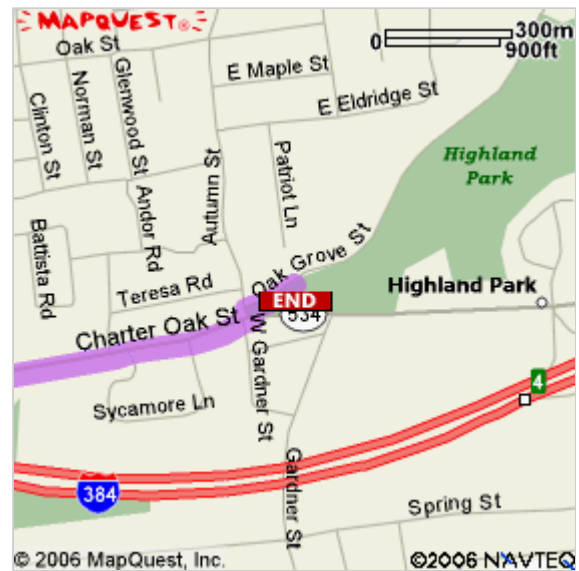

Start: 247 S Main St
Manchester, CT 06040-6561, US

End: 269 Oak Grove St
Manchester, CT 06040-5503, US

Notes:

WE KNOW HOTELS INSIDE AND OUT.®

Find Deals in your Favorite Cities! GO!

hotels.com 

Directions

Distance

Total Est. Time: 4 minutes **Total Est. Distance:** 1.58 miles

START **1:** Start out going NORTH on CT-83 / S MAIN ST toward COMSTOCK RD. 0.6 miles

 **2:** Turn RIGHT onto CHARTER OAK ST / CT-534. Continue to follow CT-534. 0.8 miles

 **3:** Turn LEFT onto AUTUMN ST. <0.1 miles

 **4:** Turn RIGHT onto OAK GROVE ST. <0.1 miles

END **5:** End at **269 Oak Grove St**
Manchester, CT 06040-5503, US

Total Est. Time: 4 minutes **Total Est. Distance:** 1.58 miles

Start:
247 S Main St
Manchester, CT 06040-6561, US

End:
269 Oak Grove St
Manchester, CT 06040-5503, US

All rights reserved. Use Subject to License/Copyright
These directions are informational only. No representation is made or warranty given as to their content, road conditions or route usability or expeditiousness. User assumes all risk of use. MapQuest and its suppliers assume no responsibility for any loss or delay resulting from such use.